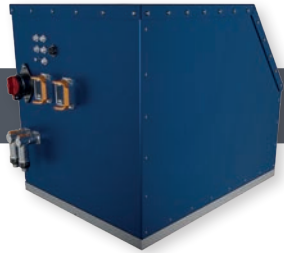

EPT PLUG & PLAY BATTERIES

- Power 18, 32, 37 kWh
- Voltage 100 VDC
- Airtight battery cabin
- Electronic boards, fuses, and controllers on the inside
- Inbuilt safety and alarm modules
- Minimal installation space