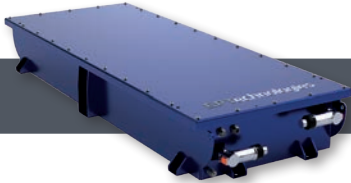

EPT HV MARINE BATTERIES

- Voltage 100 V to 900 V
- Power up to 1 MW
- 5.2 kg per kWh
- IP 65, 67 on request
- ALU casing A4 on request